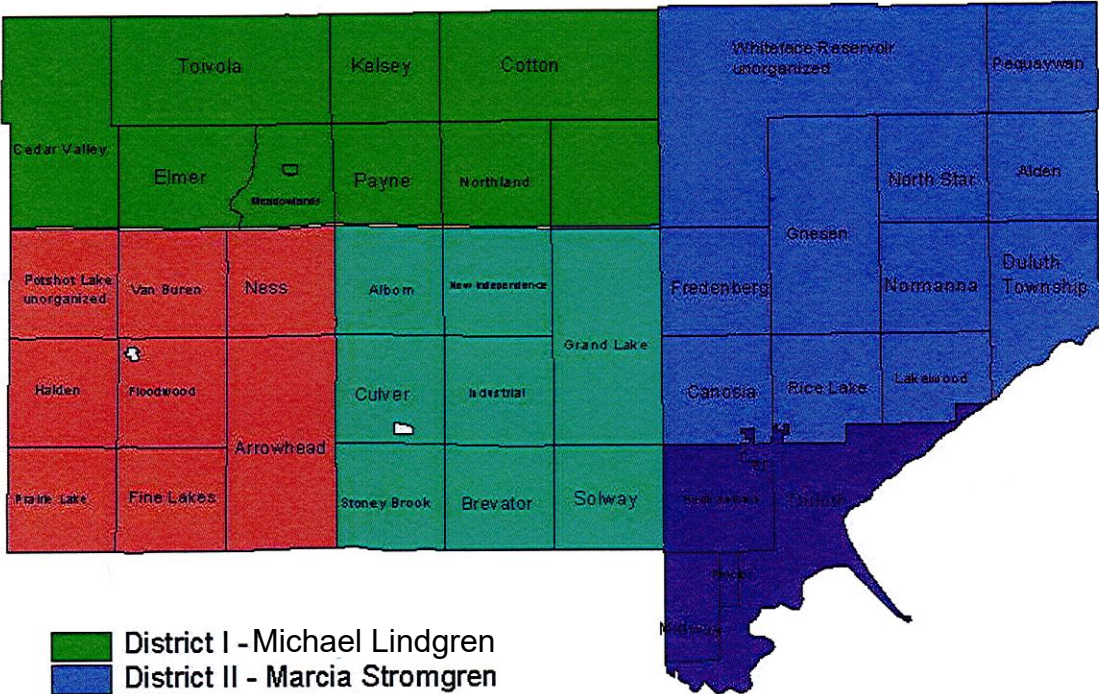

# South St. Louis SWCD Supervisor Districts

- District I - Michael Lindgren
- District II - Marcia Stromgren
- District III - Al Moline
- District IV - David Davis
- District V - Debra Taylor